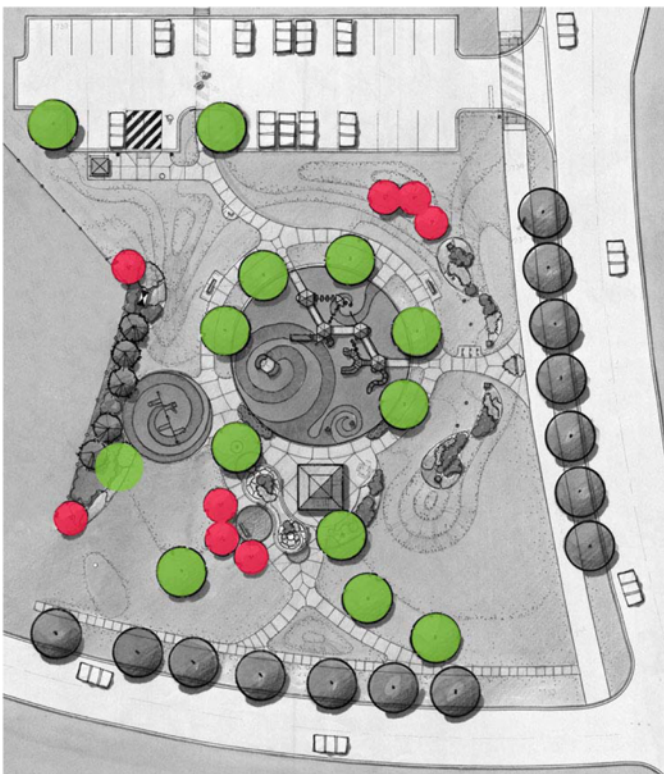

Forest Glen Park Memorial Tree Program

Woodridge Park District is offering a limited opportunity to leave your mark and your personalized message on the new Forest Glen Park. The one time donation will include the cost of the tree as well as the creation and installation of a 4"x 11" custom etched bronze plaque as shown below. Proceeds from the adoption of the trees will go towards the development of this unique park. Quantities are limited so act quickly.

Memorial Tree Adoption Cost: **\$1000**

Memorial Tree Locations

- Ornamental Trees
- Shade Trees

Memorial Tree Example

Bronze Plaque
Sample Layout

For more information or to place an order contact Ryan Bordewick, Landscape Designer at 630-353-3300 or by email at rbordewick@woodridgeparks.org