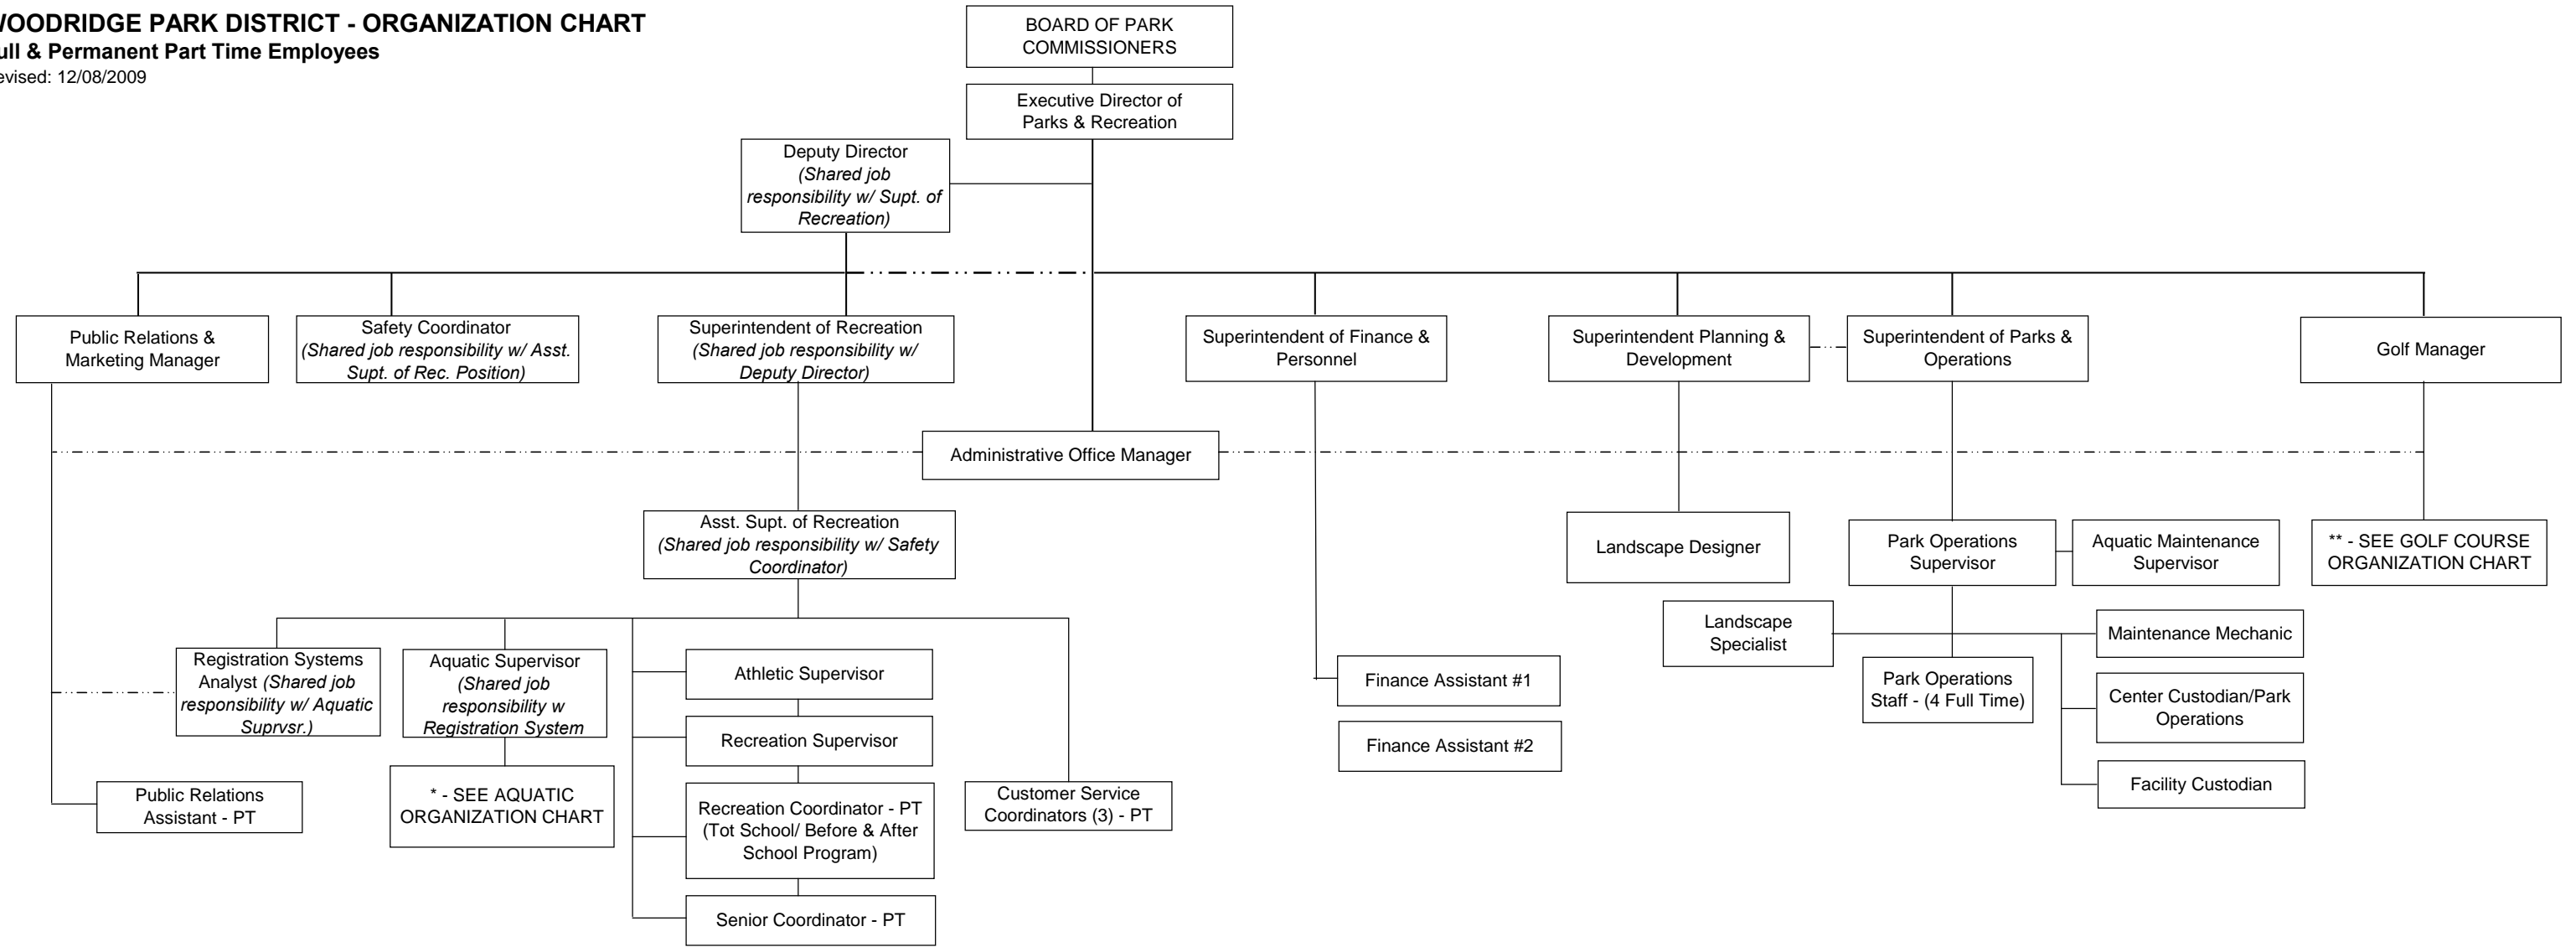

WOODRIDGE PARK DISTRICT - ORGANIZATION CHART

Full & Permanent Part Time Employees

Revised: 12/08/2009

WOODRIDGE PARK DISTRICT - ORGANIZATION CHART
Full & Permanent Part Time Employees

Revised: 04/14/2009

VILLAGE GREENS ORGANIZATION CHART
Full & Permanent Part Time Employees
 Revised: 04/14/2009