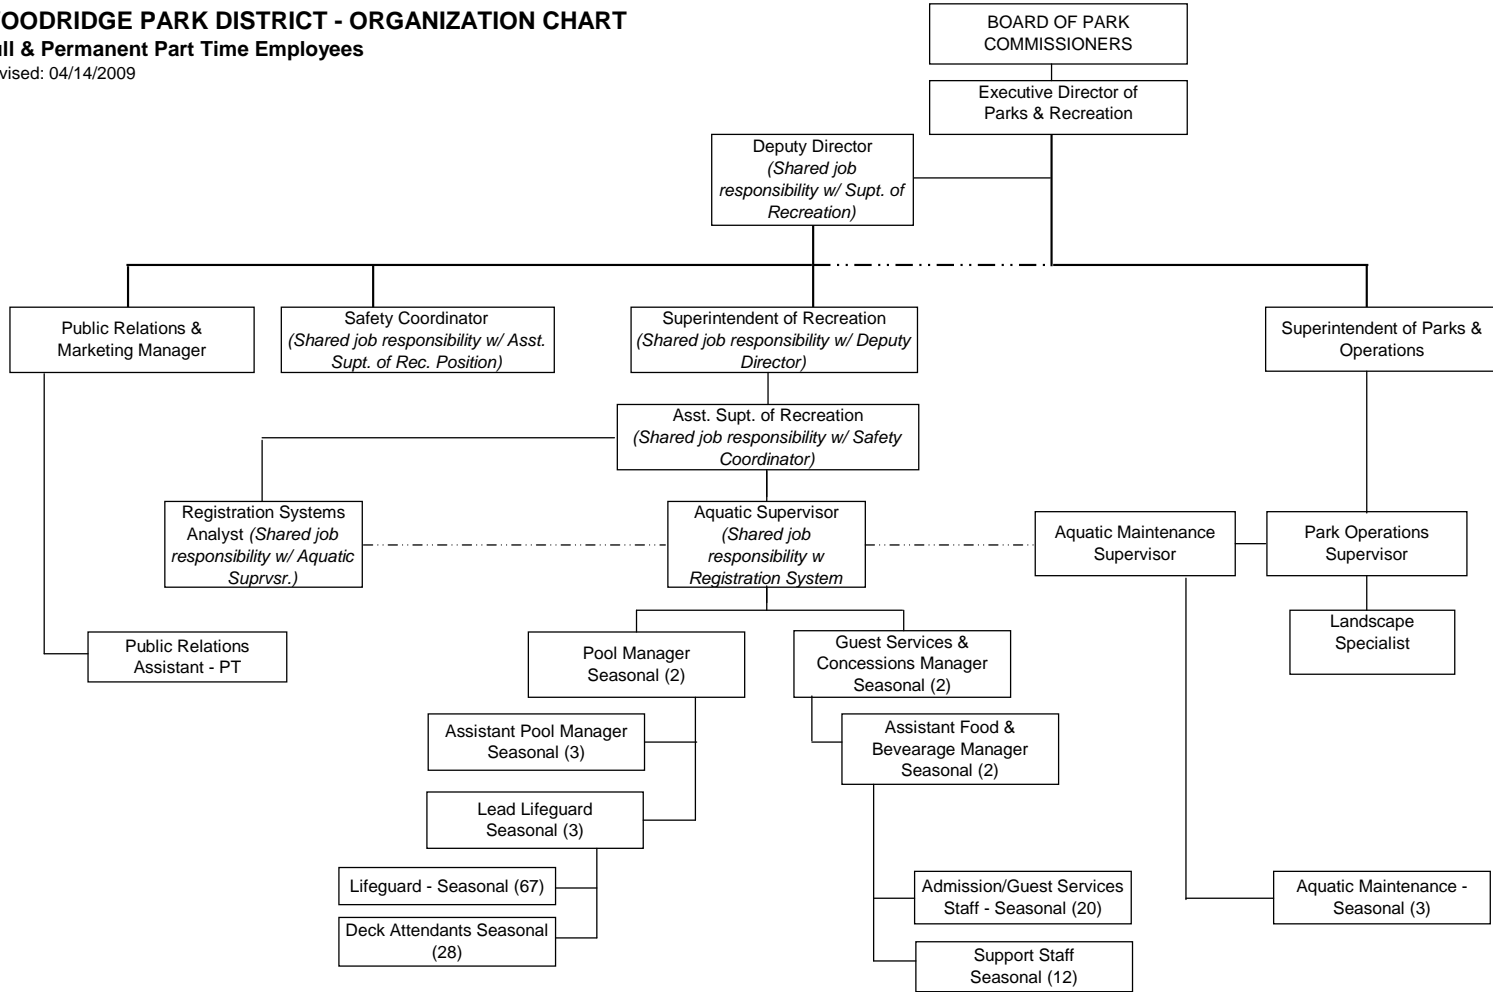

WOODRIDGE PARK DISTRICT - ORGANIZATION CHART

Full & Permanent Part Time Employees

Revised: 12/08/2009

WOODRIDGE PARK DISTRICT - ORGANIZATION CHART
Full & Permanent Part Time Employees

Revised: 04/14/2009

VILLAGE GREENS ORGANIZATION CHART
Full & Permanent Part Time Employees
 Revised: 04/14/2009